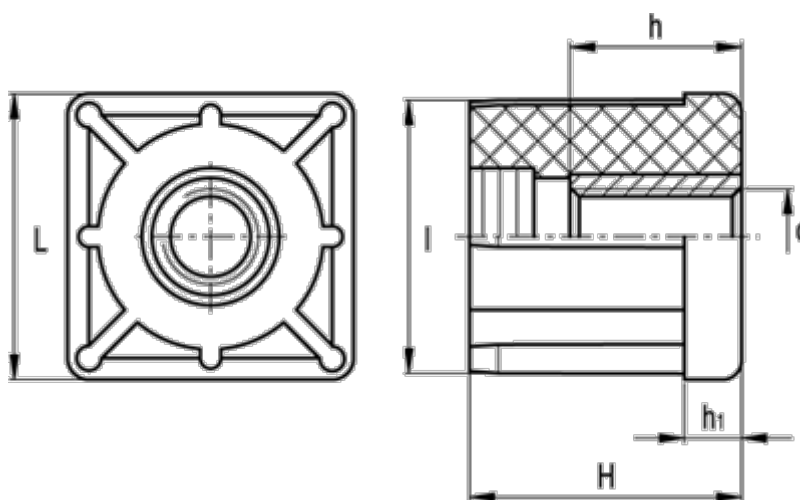

# Data Sheet

Article number: 2310320035  
Description: E+G Square end-cap  
NDX.Q-30x1.5-M16

## Measures

d	= M16	Tube wall thickness = 1.5
h	= 15	Weight (g) = 30
H	= 31	
h1	= 6	
Internal tube size	= 27.0	
l	= 27.0	
L	= 30	
Outer tube size	= 30	